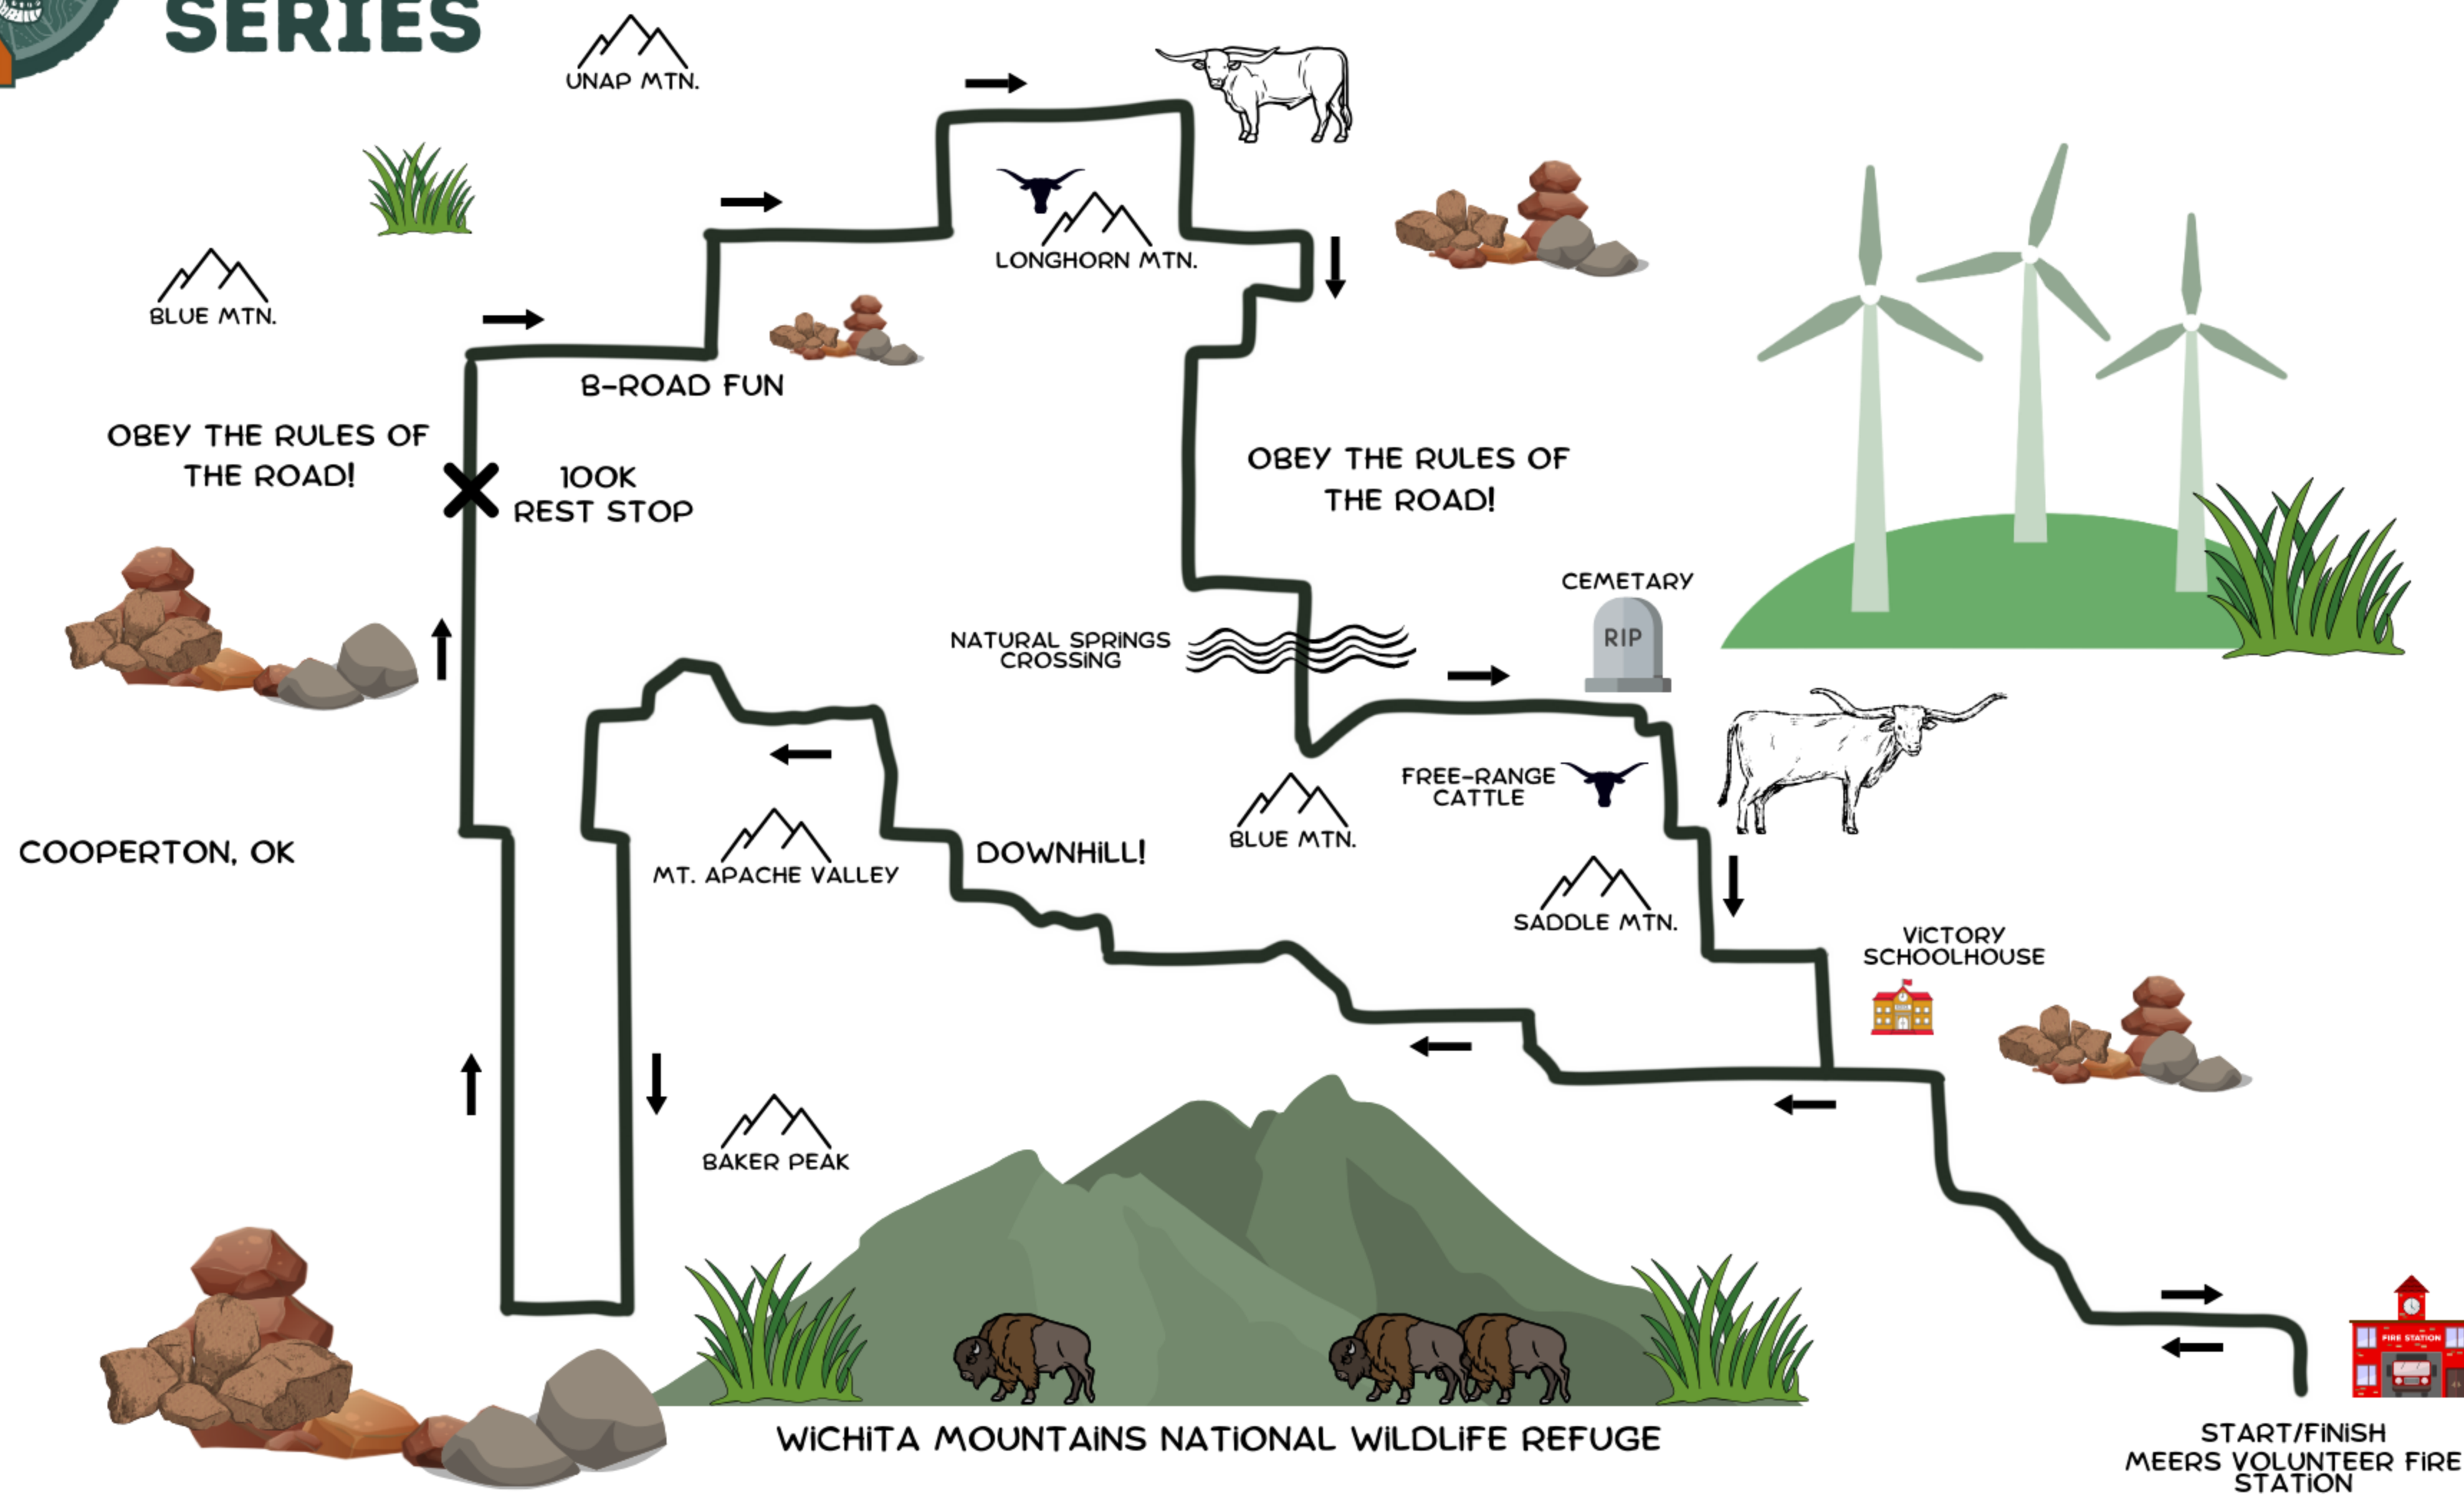

THE G3 GRAVEL SERIES

2024 RACE #2 - MEDICINE PARK, OK

MILES: 63.9

ELEVATION: 2745FT

ROUTE CREATED BY: STEVE CORDES, WINNER OF THE 2024 ROUTES CONTEST