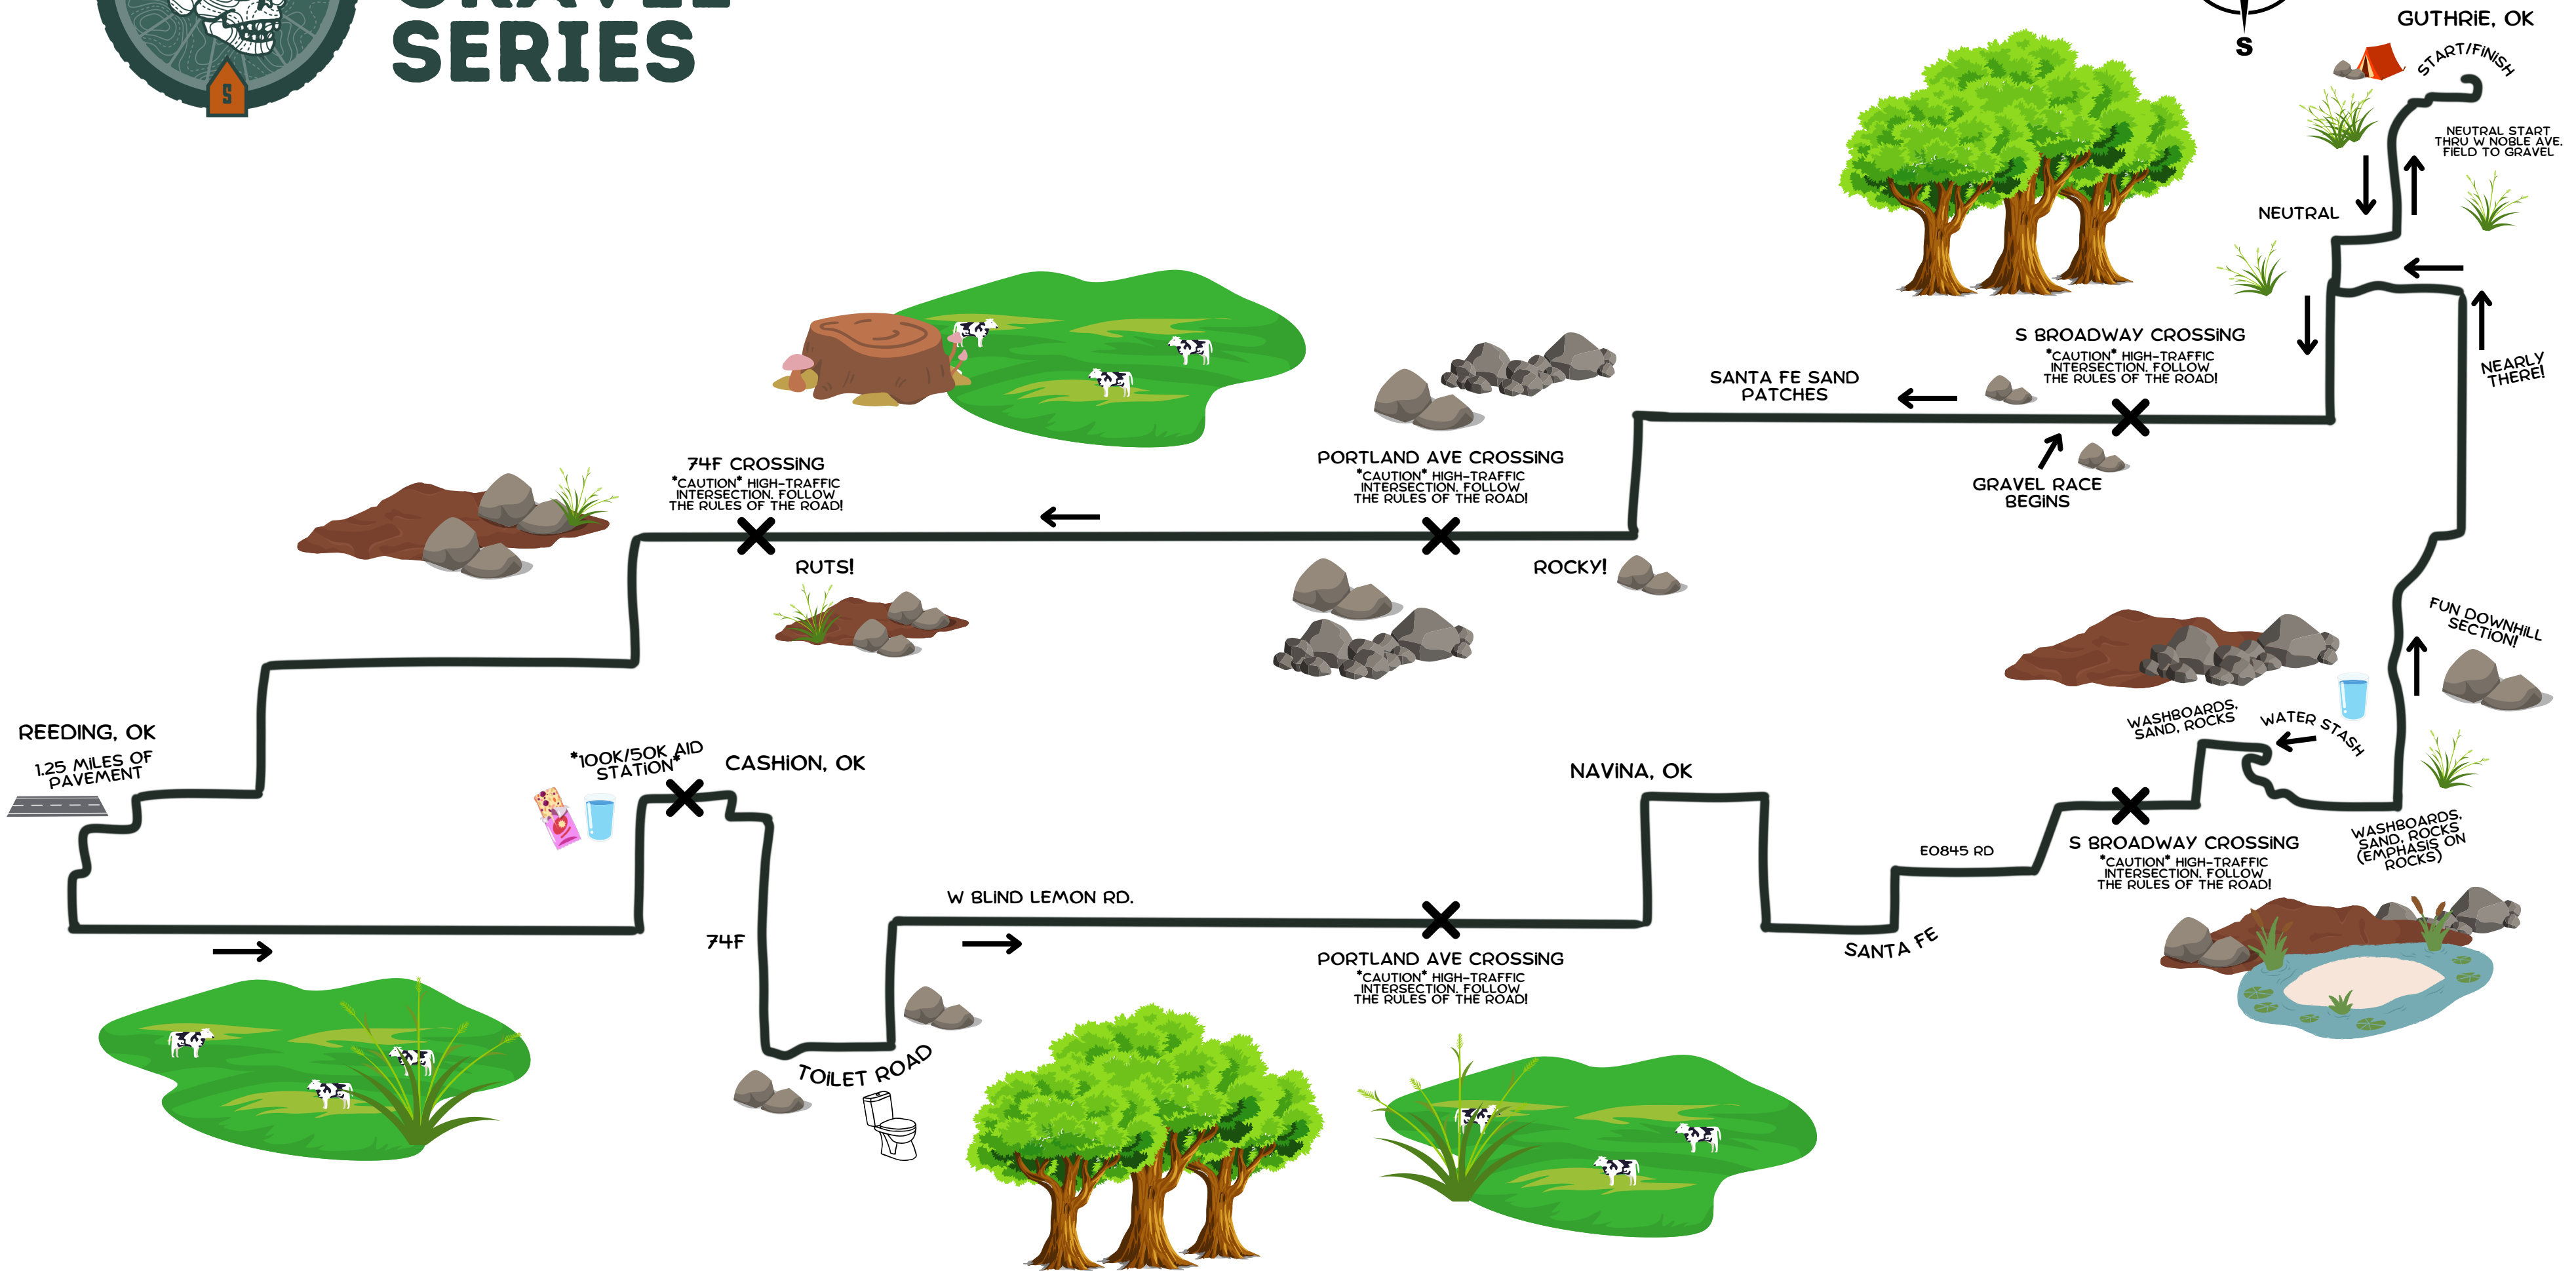

# THE G3 GRAVEL SERIES

## 2024 RACE #1 - GUTHRIE, OK

MILES: 60.6

ELEVATION: 2363FT