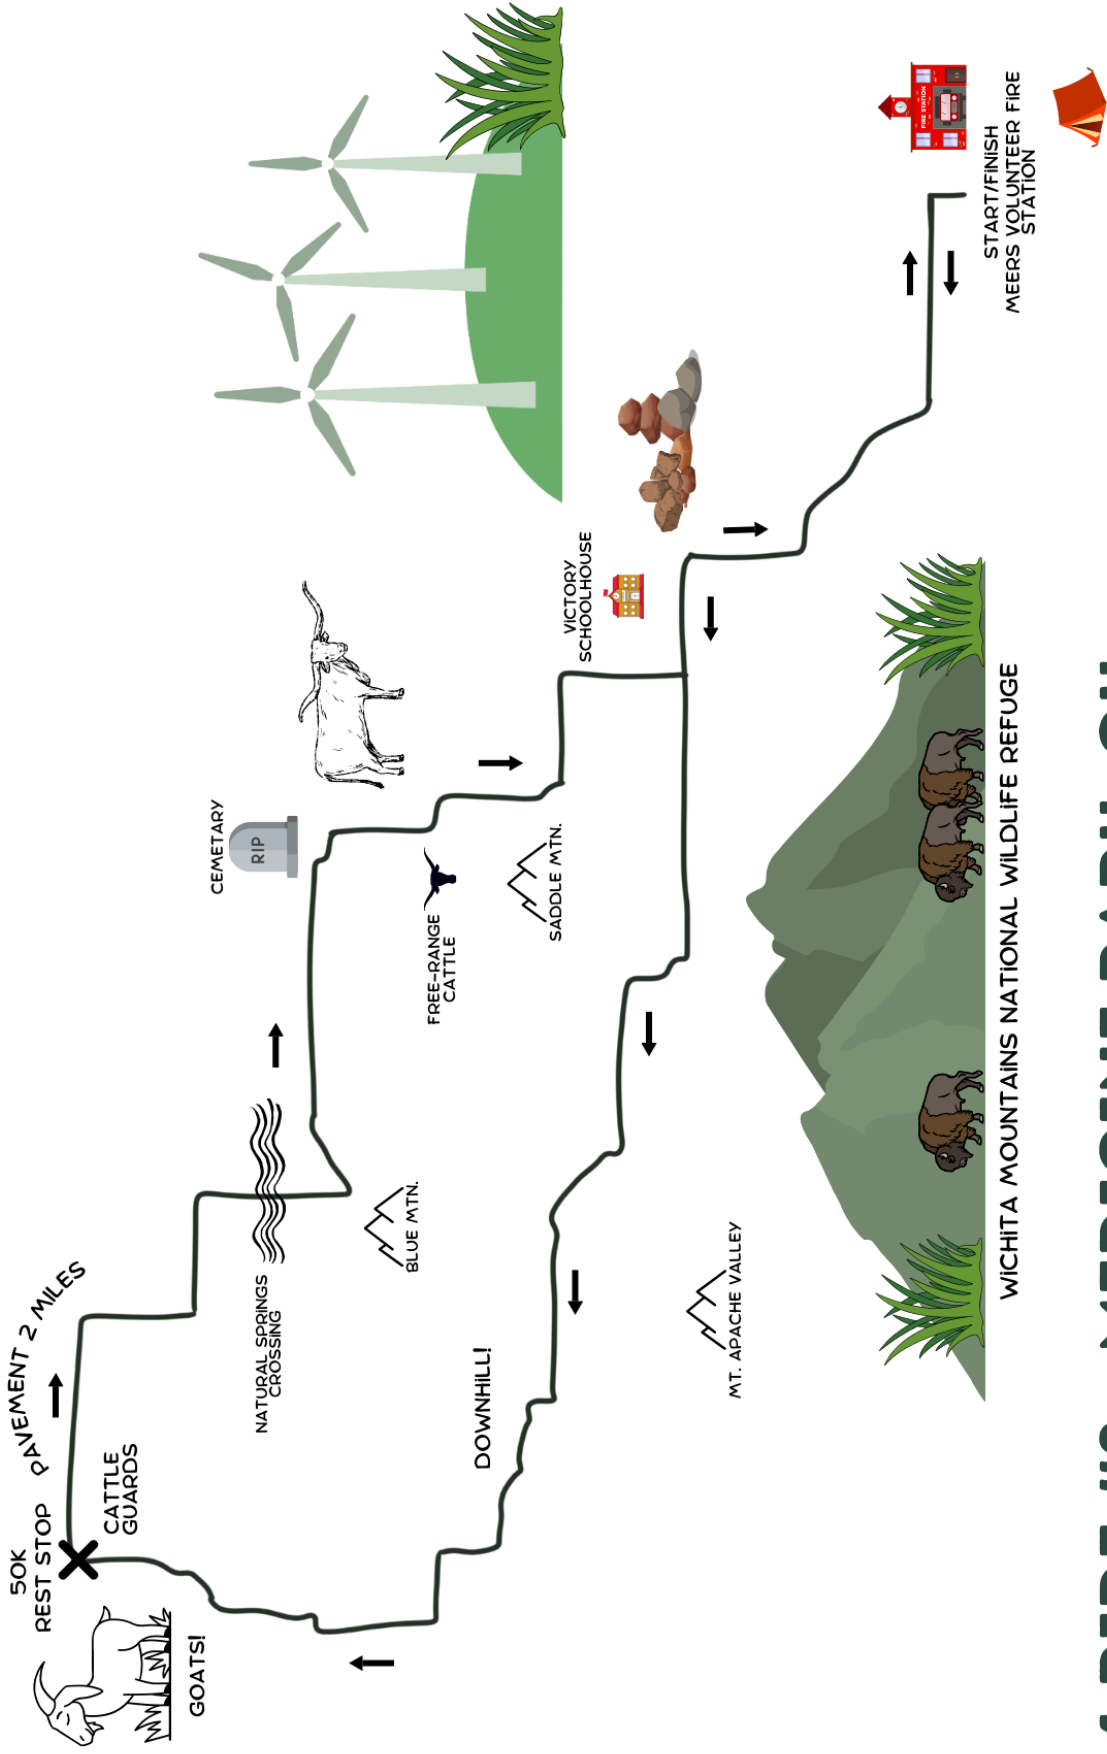

THE G3 GRAVEL SERIES

2024 RIDE #2 - MEDICINE PARK, OK

MILES: 36.4

ELEVATION: 1715 FT

ROUTE CREATED BY: STEVE CORDES, WINNER OF THE 2024 ROUTES CONTEST